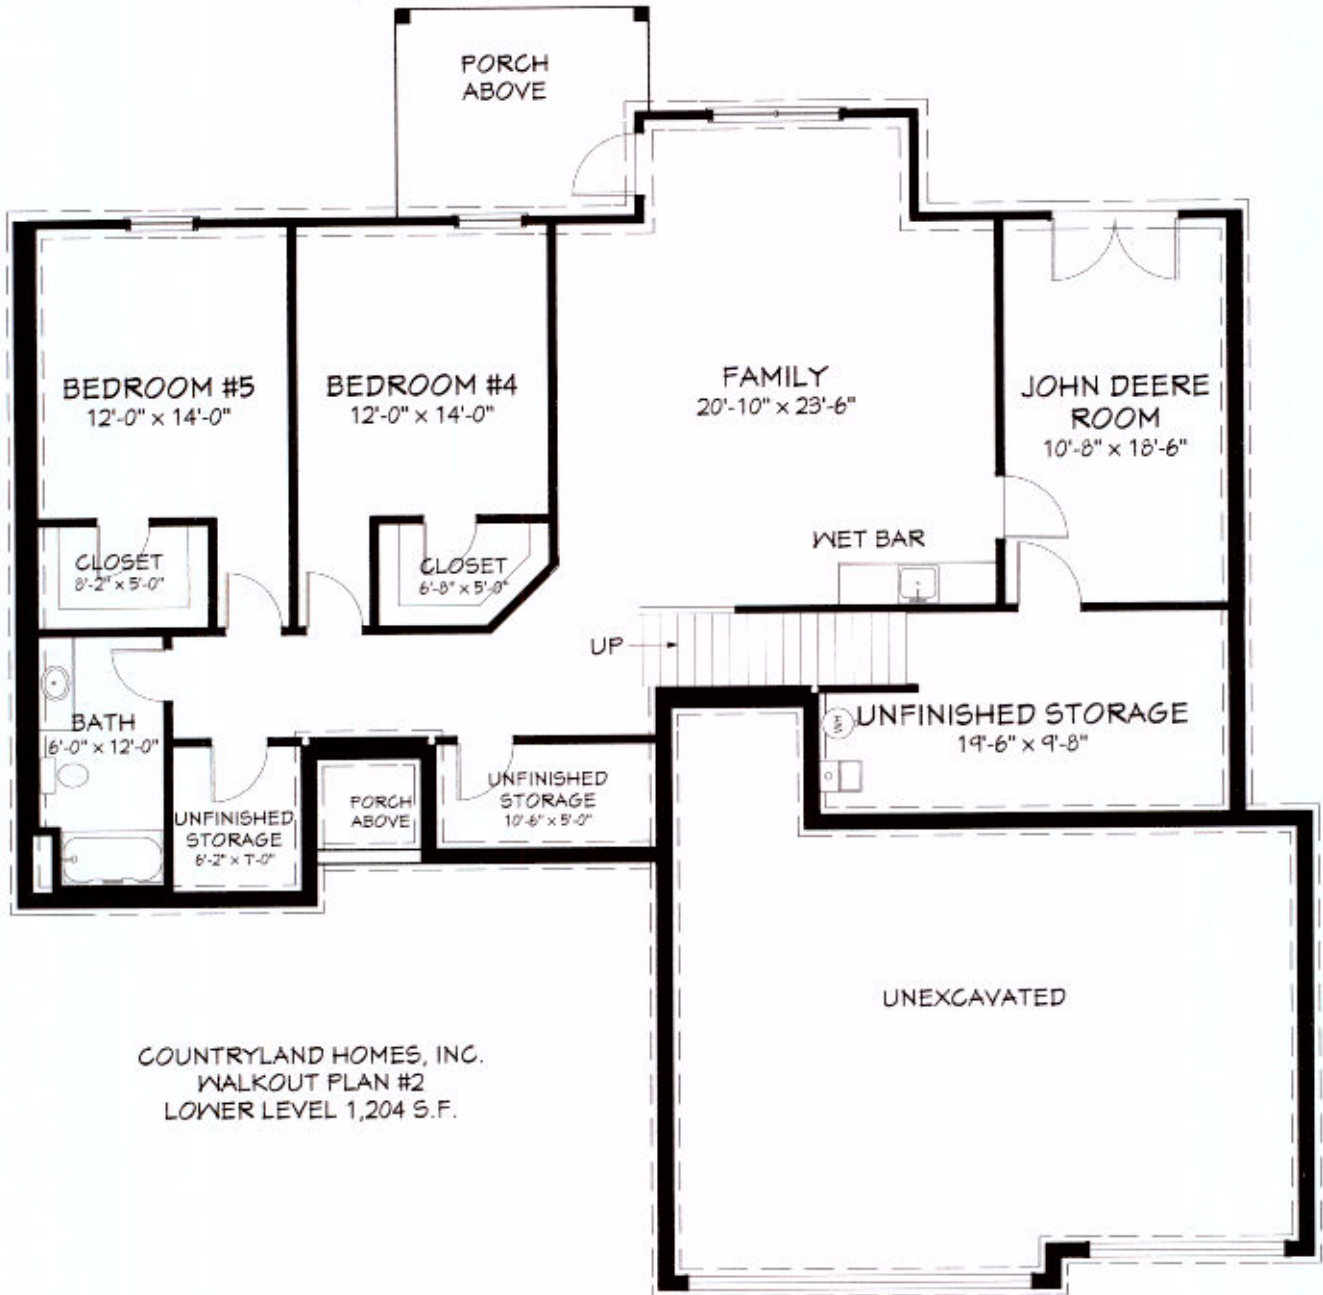

COUNTRYLAND HOMES, INC.
WALKOUT PLAN #2
MAIN LEVEL 1,755 S.F.

COUNTRYLAND HOMES, INC.
 WALKOUT PLAN #2
 LOWER LEVEL 1,204 S.F.